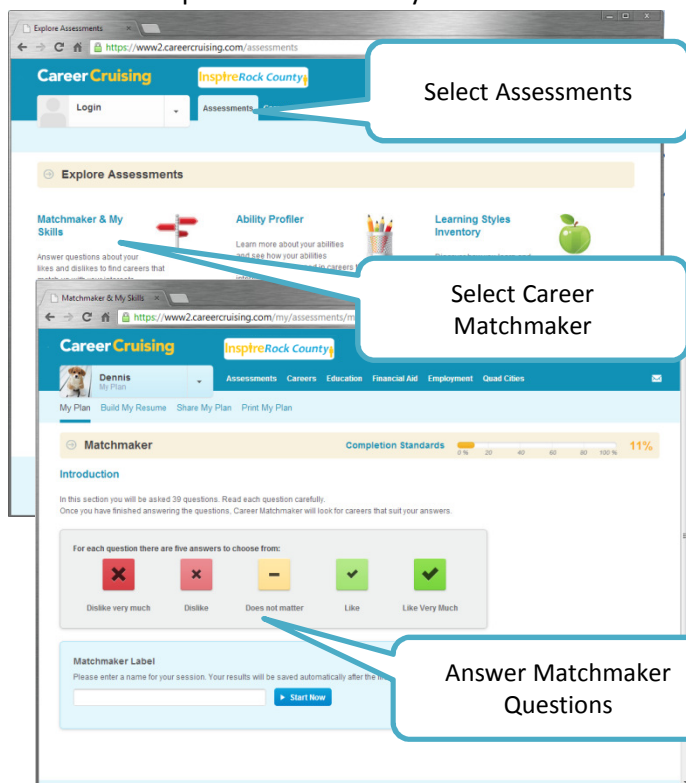

3 Take an interest assessment

Answer questions based on your likes and dislikes