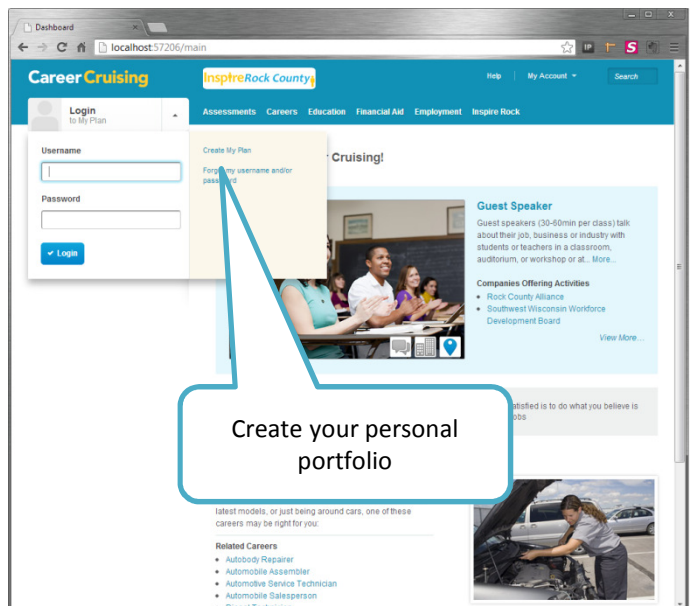

# Introduction to Inspire Rock County

**What is Career Cruising?** – It is a website that guides your exploration of careers and the world of work.

## 1 How do I start?

Using your web browser, go to [www.careercruising.com](http://www.careercruising.com) and enter in your portfolio username and password. (*Don't have a portfolio – goto step 2*)

## 2 Create your personal portfolio

- Login with your schools username/password
- Create your portfolio